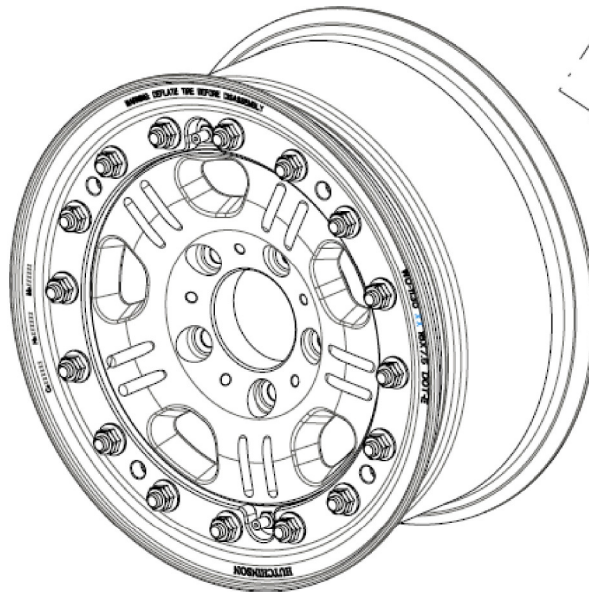

WA-1873 Specification Sheet

Rim Size:	16 X 7.5
Rim Contour:	ETRTO J (ISO)
Offset:	1.457 in [37.0 mm]
Mounting Pattern:	5 Holes on Ø5.118 in [130.0 mm] B.C.D.
Hub Bore:	Ø3.329 in [84.6 mm]
Load Rating:	3307 lb @ 65 psi [1500.0 kg @ 4.48 bar]
Weight:	35.4 lb [16.1 kg]
Tire Size:	LT285/75R16
CTI Valve:	